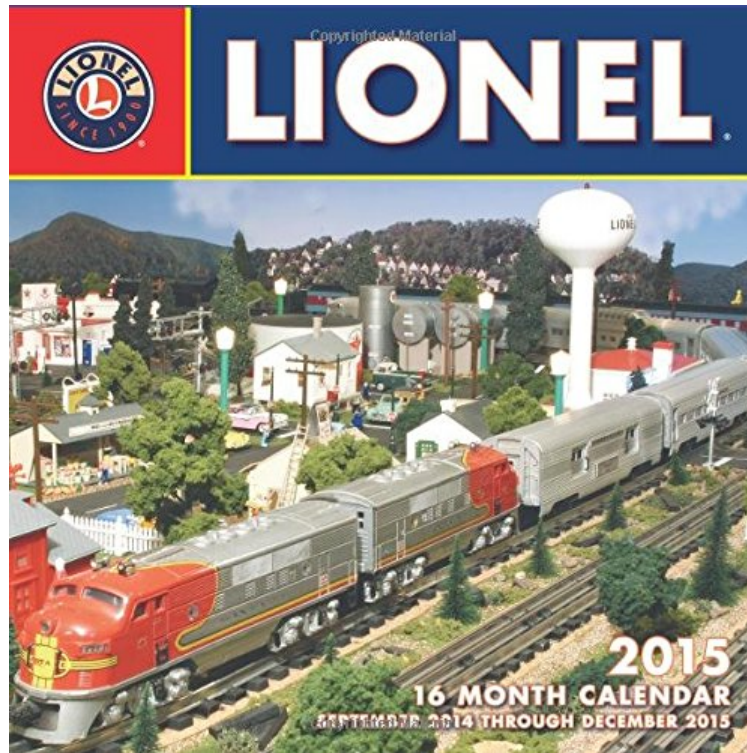

(Library ebook) Lionel 2015: 16-Month Calendar September 2014 through December 2015

Lionel 2015: 16-Month Calendar September 2014 through December 2015

Robert Schleicher

ebooks | Download PDF | *ePub | DOC | audiobook

#1310764 in Books 2014-07-01 Original language: English PDF # 1 12.00 x .13 x 12.00, 1.00 Binding: Calendar 24 pages | File size: 72.Mb

Robert Schleicher : Lionel 2015: 16-Month Calendar September 2014 through December 2015 before purchasing it in order to gauge whether or not it would be worth my time, and all praised Lionel 2015: 16-Month Calendar September 2014 through December 2015:

0 of 0 people found the following review helpful. Great for my train obsessed grandson! By GrandmakMy grandson, who is train obsessed, hung this in his room. He is learning about the calendar in preschool and knew that he would love this. 0 of 0 people found the following review helpful. Not a good reflection on By MedProfessorWeak photos, same as last years, and with most again pertaining to the West Coast trains. Not a good reflection on Lionel 0 of 0 people found the following review helpful. 2015 Lionel Wall Calendar By Gina ChaneyMy 9 year old train loving son loves this calendar! Great photos of Lionel sets!

Among hobbyists, perhaps no name is more revered than Lionel. And by combining old traditions with the latest technologies, these days Lionel is better than ever. Now Lionel train enthusiasts can enjoy 16 glorious months of O-gauge action in this all-color 2015 calendar featuring steam, diesel, rolling stock, and accessories from the worlds favorite toy-train maker. Thirteen large-format photographs are accompanied by nostalgic period ad art spanning the companys history. Officially licensed by Lionel, the calendar also includes detailed captions describing each item